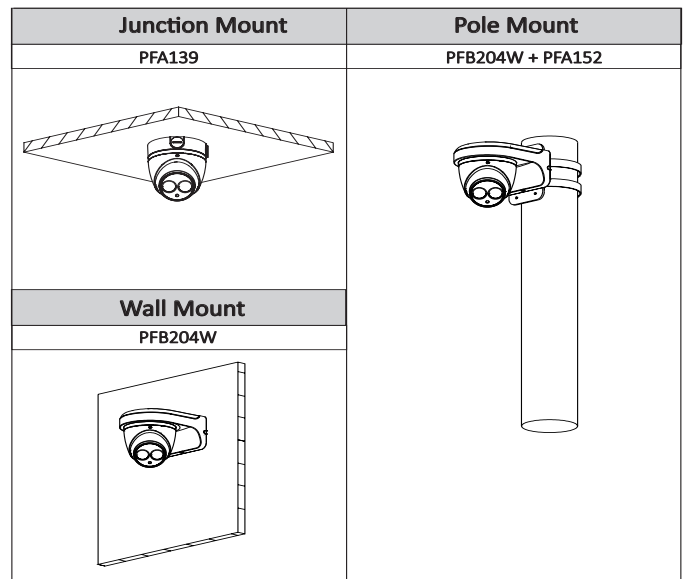

Construction

Casing	Metal
Dimensions	Φ106mm×93.7mm (4.17"×3.69")
Net Weight	0.47Kg (1.04lb)
Gross Weight	0.65Kg (1.43lb)

Ordering Information

Type	Part Number	Description
2MP camera	DH-IPC-HDW4231EMP-AS-0360B	2MP IR Eyeball Network Camera, PAL
	DH-IPC-HDW4231EMN-AS-0360B	2MP IR Eyeball Network Camera, NTSC
	IPC-HDW4231EMP-AS-0360B	2MP IR Eyeball Network Camera, PAL
	IPC-HDW4231EMN-AS-0360B	2MP IR Eyeball Network Camera, NTSC
	DH-IPC-HDW4231EMP-AS-0280B	2MP IR Eyeball Network Camera, PAL
	DH-IPC-HDW4231EMN-AS-0280B	2MP IR Eyeball Network Camera, NTSC
	IPC-HDW4231EMP-AS-0280B	2MP IR Eyeball Network Camera, PAL
	IPC-HDW4231EMN-AS-0280B	2MP IR Eyeball Network Camera, NTSC
	DH-IPC-HDW4231EMP-AS-0600B	2MP IR Eyeball Network Camera, PAL
	DH-IPC-HDW4231EMN-AS-0600B	2MP IR Eyeball Network Camera, NTSC
	IPC-HDW4231EMP-AS-0600B	2MP IR Eyeball Network Camera, PAL
	IPC-HDW4231EMN-AS-0600B	2MP IR Eyeball Network Camera, NTSC
Accessories (optional)	PFB204W	Wall mount
	PFA139	Junction box
	PFA152	Pole Mount

Accessories

Optional:

PFA139 Junction Box

PFB204W Wall Mount

PFA152 Pole Mount

Dimensions (mm/inch)